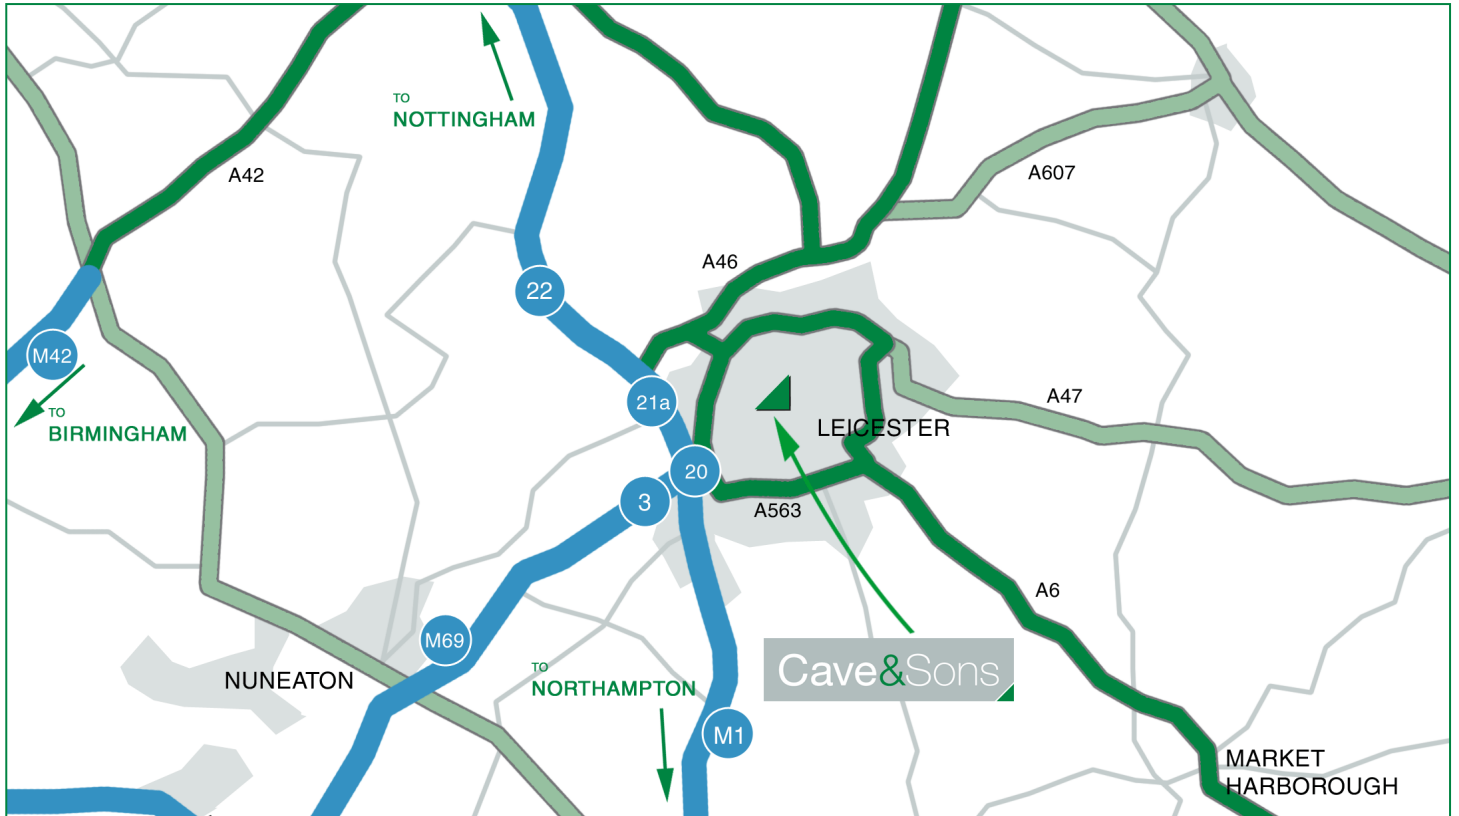

Leicester Office

From the M1

Leave the M1 at junction 21, then at the roundabout take the 1st exit onto the A5460. At the next roundabout take the 2nd exit onto the A5460. Keep in right hand lane then at traffic signals turn right onto the A47. At St Nicholas Circle, bear left. Keep in right hand lane and bear right. Branch left, then keep in left hand lane then bear left the immediately turn right, then turn left onto Friar Lane.

From the A6

From the London Road (A6) travelling North, as you approach Leicester Rail on the right continue forward on to Granby Street and then at the T junction turn left on to Belvoir Street. Continue West on to Welford Place and take the third right northbound on Pocklington's Walk, finally taking the third left on to Friar Lane.

From the A47

Continue West into the city centre until you reach the Humberstone roundabout, then take the 4th exit onto the A594, St Matthew's Way and keep in right hand lane then continue forward. At St Margaret's Church, traffic signals continue forward onto the A594. At Vaughan Way, keep in left hand lane then branch left, then merge onto the A47. Branch left, then keep in left hand lane then bear left then immediately turn right, then turn left onto Friar Lane.