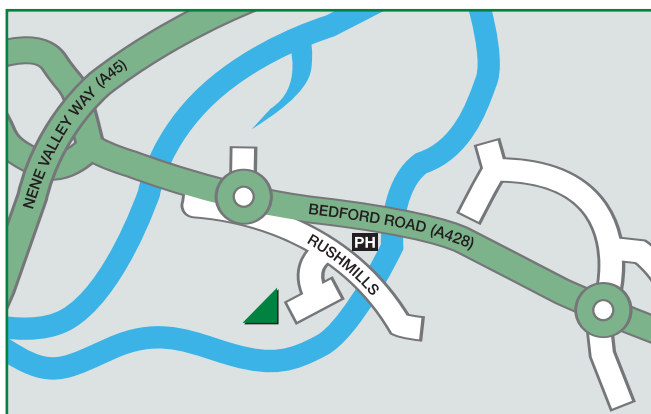

Northampton Office

From the M1

Leave the M1 at Junction 15 and take the A45 (signposted Northampton, Wellingborough). After approximately 2 miles branch left into the Barnes Meadow interchange, then at the roundabout take the 4th exit onto the A428 (signposted Bedford). At the next roundabout take the 3rd exit onto Rushmills and continue forwards over the mini-roundabout (2nd exit). Follow the road round to the right and you should see our building immediately ahead of you.

From Wellingborough

Take the A509 out of Wellingborough and continue along the A45 towards Northampton. At the Barnes Meadow interchange, (the first exit after the Riverside Retail Park) take the 1st exit onto the A428 (signposted Bedford). At the next roundabout take the 3rd exit onto Rushmills and continue forwards over the mini-roundabout (2nd exit). Follow the road round to the right and you should see our building immediately ahead of you.