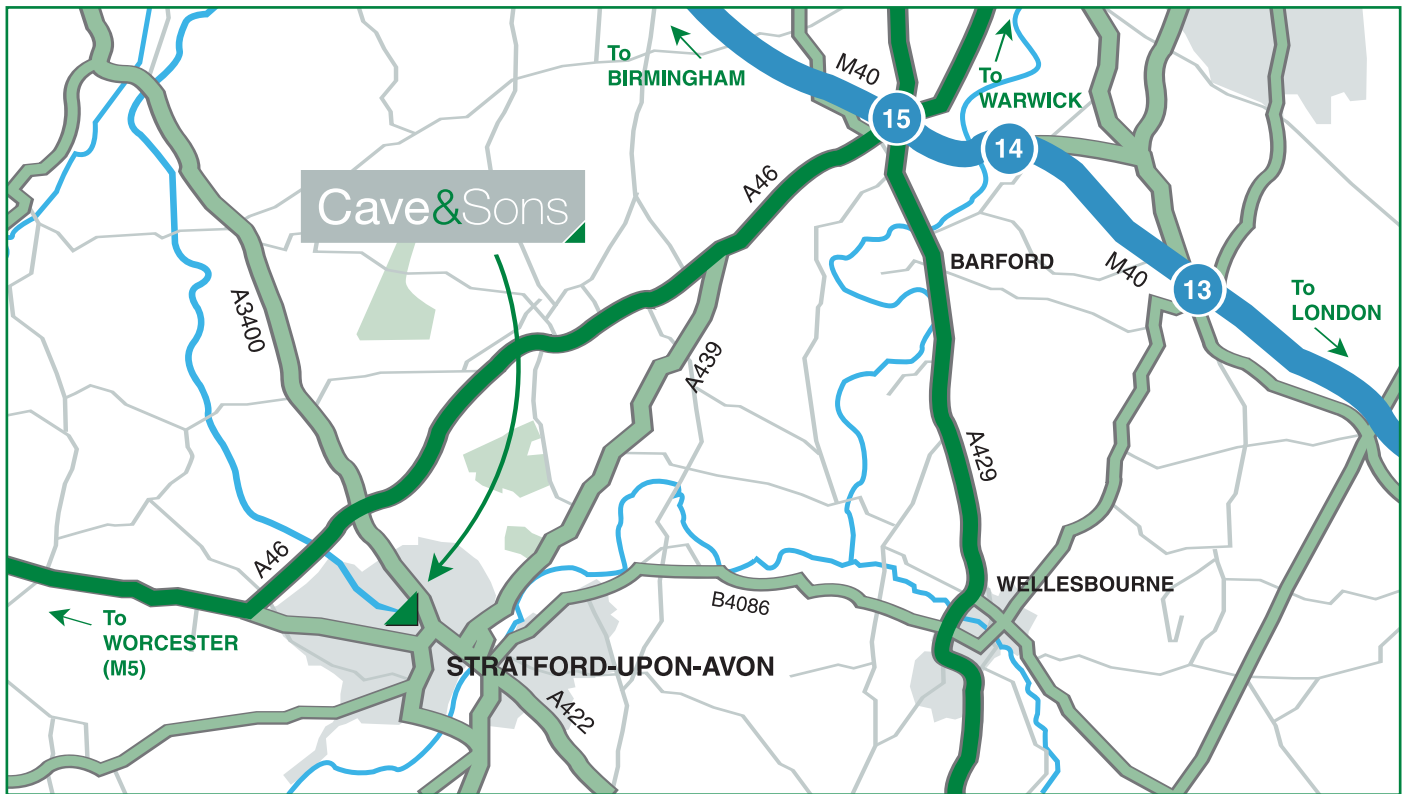

Stratford-Upon-Avon Office

From the M40

Leave the M40 at Junction 15, Warwick exit, and take the A46 (signposted Stratford). At the next roundabout take the 2nd exit onto the A46 (signposted Worcester). At the next roundabout take the 1st exit onto the Birmingham Road A3400. Continue forwards at the traffic lights and go straight-over (2nd exit) the next island by the Tesco and Maybird Retail Park. At the next traffic lights turn right into Arden Street and then take the first turning on the right into Arden Court. Our office is accessed via the entrance in the left hand corner of the courtyard.

From the M5

Leave the M5 at Junc 9 and take the A46 towards Evesham. Continue on the Evesham by-pass (A46) and follow the A46 all the way to Stratford. At the first roundabout on the edge of Stratford take the 2nd exit. After passing the Train Station on your left turn left at the traffic lights onto Arden Street. After passing the Hospital on your left, turn left into Arden Court. Our office is accessed via the entrance in the left hand corner of the courtyard.