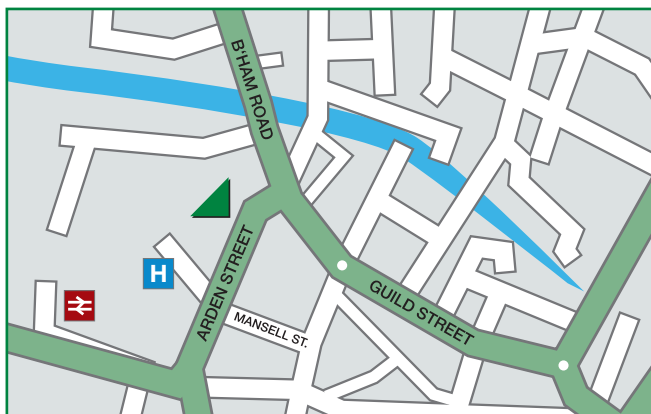

Stratford-Upon-Avon Office

From the M40

Leave the M40 at Junction 15, Warwick exit, and take the A46 (signposted Stratford). At the next roundabout take the 2nd exit onto the A46 (signposted Worcester). At the next roundabout take the 1st exit onto the Birmingham Road A3400. Continue forwards at the traffic lights and go straight-over (2nd exit) the next island by the Tesco and Maybird Retail Park. At the next traffic lights turn right into Arden Street and then take the first turning on the right into Arden Court. Our office is accessed via the entrance in the left hand corner of the courtyard.

From the M5

Leave the M5 at Junc 9 and take the A46 towards Evesham. Continue on the Evesham by-pass (A46) and follow the A46 all the way to Stratford. At the first roundabout on the edge of Stratford take the 2nd exit. After passing the Train Station on your left turn left at the traffic lights onto Arden Street. After passing the Hospital on your left, turn left into Arden Court. Our office is accessed via the entrance in the left hand corner of the courtyard.